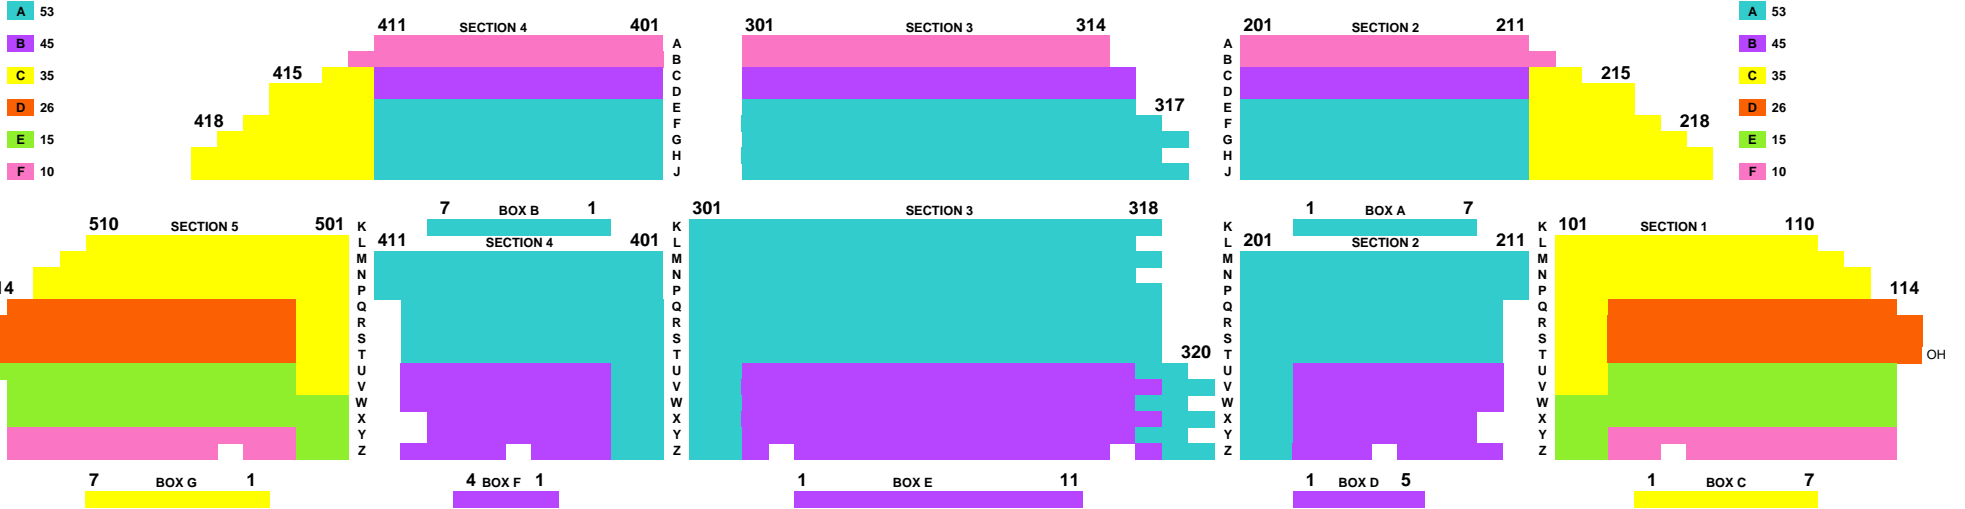

MAIN FLOOR

MEZZANINE

BALCONY